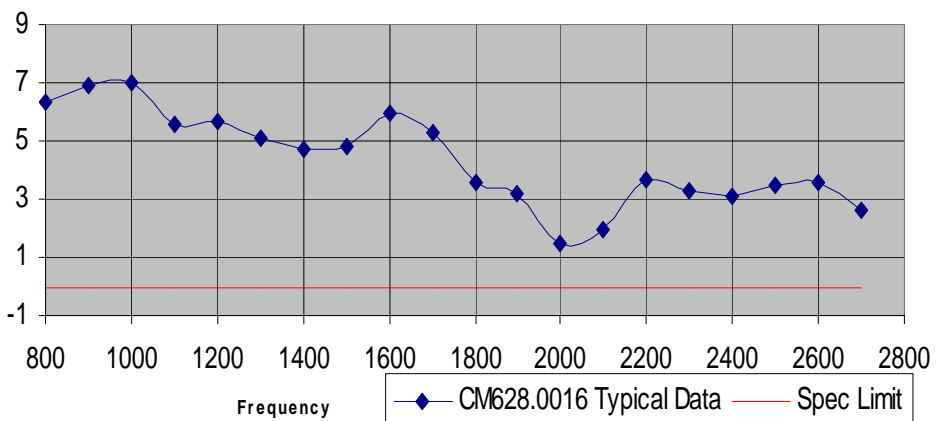

Antenna

Model 628.0016
800 — 2700 MHz

Limited Only By Your Imagination

Power 20 Watts
VSWR 2.5:1 (Min)
Weight 6 Oz (Approx)
Gain 0 dBi
Polarization Vertical

**CONNECTICUT MICROWAVE
CORPORATION**

1486 Highland Avenue
Unit #5
Cheshire, Connecticut 06410

Phone: 203-250-9678

Fax: 203-250-9688

Email:

sales@connecticutmicrowave.com

PRELIMINARY

CONNECTICUT
MICROWAVE
CORPORATION