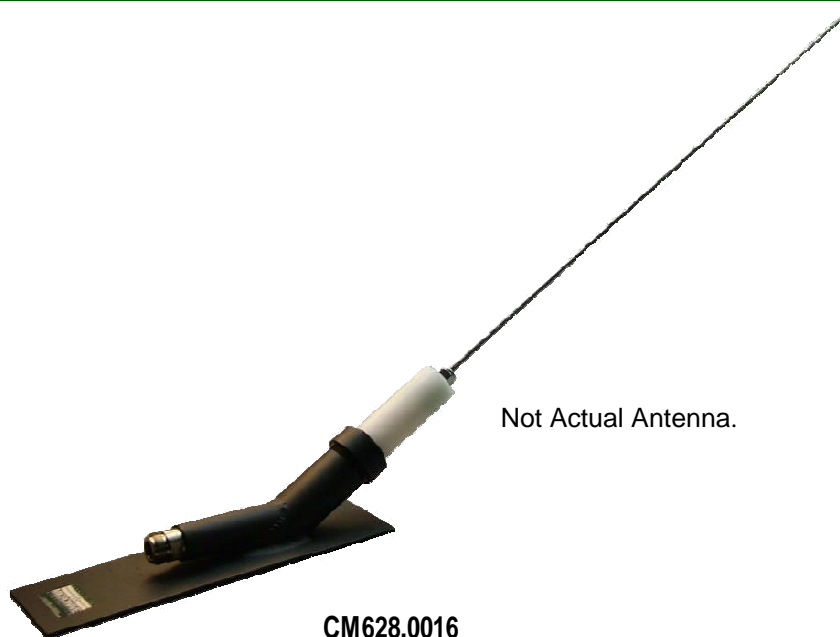

Antenna

Model 628.0016
800 — 2700 MHz

Limited Only By Your Imagination

Power 20 Watts
VSWR 2.5:1 (Min)
Weight 6 Oz (Approx)
Gain 0 dBi
Polarization Vertical

**CONNECTICUT MICROWAVE
CORPORATION**

1486 Highland Avenue
Unit #5
Cheshire, Connecticut 06410

Phone: 203-250-9678

Fax: 203-250-9688

Email:

sales@connecticutmicrowave.com

PRELIMINARY

CONNECTICUT
MICROWAVE
CORPORATION