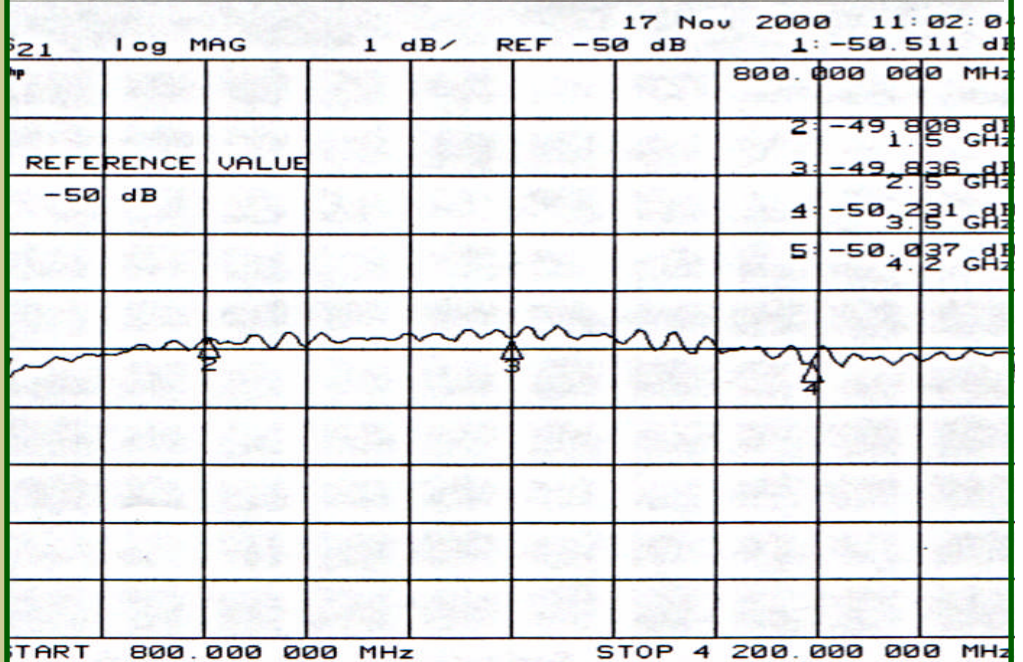

Model 440000 (Series)

800 — 4200 MHz

*Limited Only By Your
Imagination*

Power 600 Watts
Directivity >20DB
Ins Loss < .2DB
Coupling 40 - 60 DB*

CONNECTICUT MICROWAVE
CORPORATION

1486 Highland Avenue
Unit #5
Cheshire, Connecticut 06410

Phone: 203-250-9678

Fax: 203-250-9688

Email:

sales@connecticutmicrowave.com

* Specified by customer

CONNECTICUT
MICROWAVE
CORPORATION